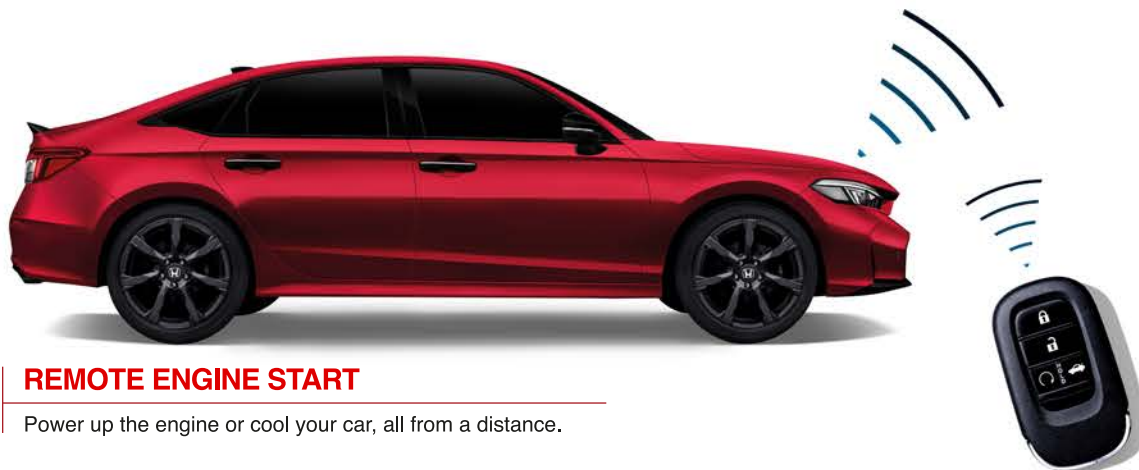

# MOST DESIRED PERFORMANCE

You can have it all with the Civic.  
All the power you desire, for an exhilarating driving  
experience. All the efficiency you need, for relaxed  
journeys and peace of mind.

### 2.0L e:HEV POWERTRAIN

Break free from range anxiety. Driven by advanced e:HEV technology, Civic goes the extra mile effortlessly.

### REMOTE ENGINE START

Power up the engine or cool your car, all from a distance.