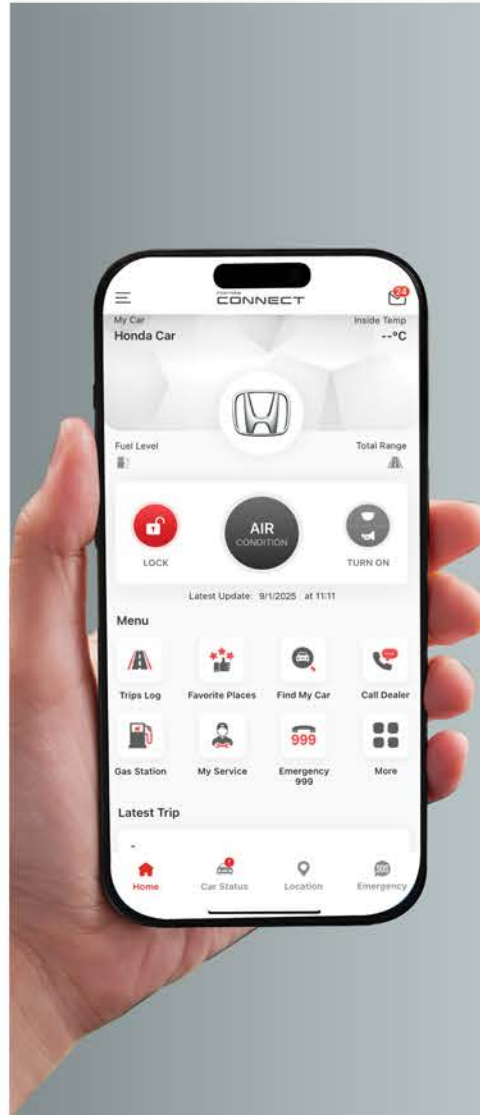

# MOST DESIRED CONNECTION

A driving experience made even more desirable. Tech advancements within the cabin always keep you connected.

## DISPLAY AUDIO

Scroll through a brilliant infotainment screen that brings the full Apple CarPlay™ or Android Auto™ Connectivity\* experience to life.

## Honda with Google built-in

Offers a suite of features to ease connectivity.

## SLEEK KEY CARD

Compact and convenient, the Sleek Key Card is all you need to go.