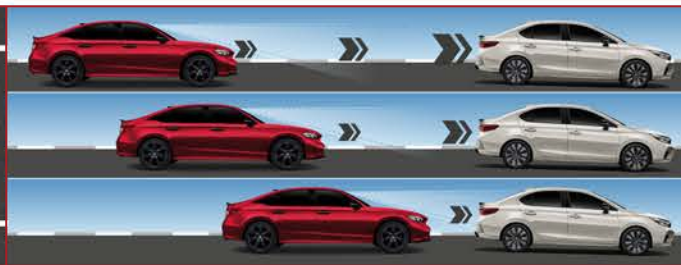

LOW SPEED FOLLOW

Let your car move with the flow of traffic in order to relieve driver fatigue.^{^^}

^{^^}Works with Adaptive Cruise Control