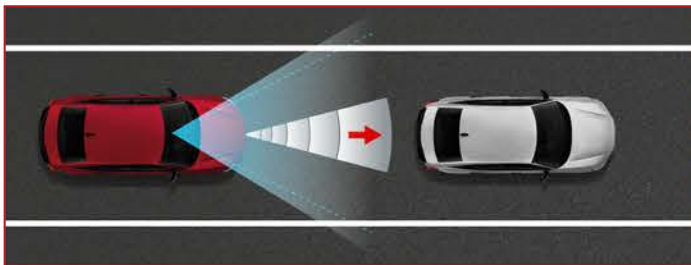

### LANE KEEP ASSIST SYSTEM

Steering assistance moves you back to the centre of the lane if you veer too close to lane markings.

### FORWARD COLLISION WARNING

Audio and visual warnings are triggered when there's an increasing risk of collision.

### AUTO HIGH BEAM

Gain the clearest views at night as Civic automatically switches between high beam and low beam.