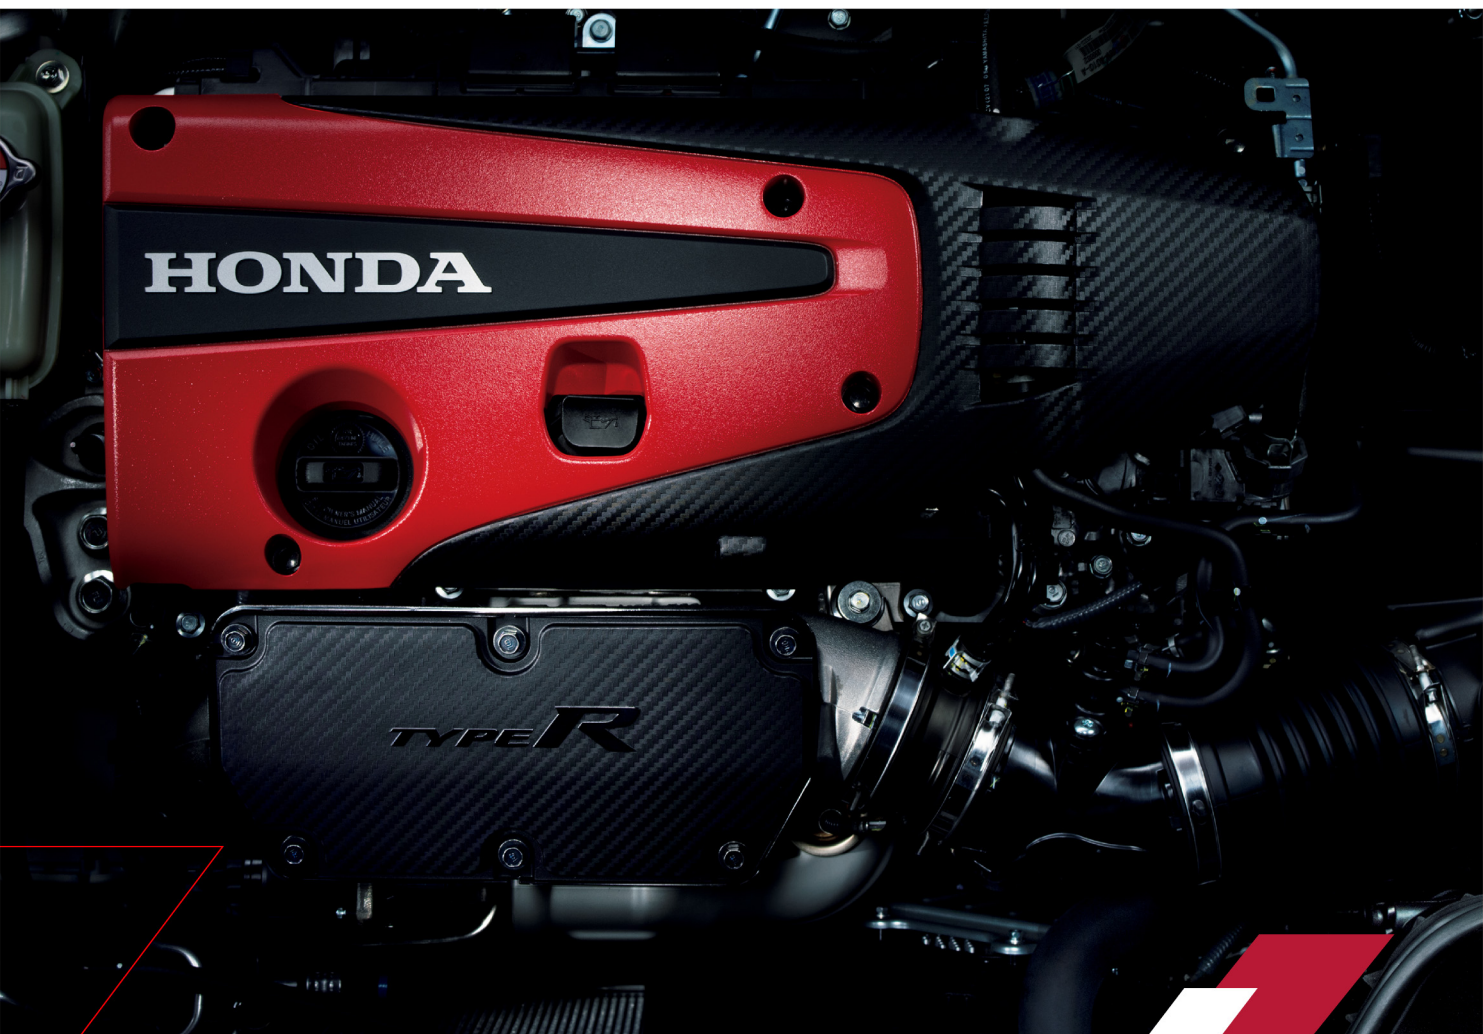

## BORN FOR TRACK

Over 30 years of Civic Type R has led to this. The Most Powerful Civic Type R we've ever created.

Actual model, features and specifications may vary in detail from images shown. Subject to change without prior notice.

## RACE INSPIRED

Powerfully distinctive. Aerodynamically athletic. Civic Type R is precision crafted to stop you in your tracks.

**319PS**    **420Nm**  
**ADRENALINE**    **EXHILARATION**

Feel every sense come alive. Civic Type R unleashes a 2.0L VTEC Turbo Engine that grips you and never lets you go. Match your driving style to 4 Drive Modes including +R, Sport, Comfort and Individual.

## ADDICTIVE DRIVE

Iconic red interior. Body-hugging sport seats. Performance-focused cockpit. Enter a zone where everything is pushed to the max.